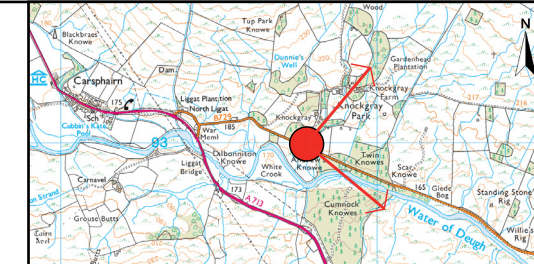

Wireline Drawing

Figure 11.11
Wireframe visualisation from B road in front of Knockgray Park
 SHEPHERDS' RIG WIND FARM

Viewpoint Information

OS Reference: E 257444 N 593018
Ground level: 172m (AOD)

Distance to nearest turbine: 3962m (T16)
Bearing to centre of wireframe: 80°

Angle of view: 90° (cylindrical)
Principal distance: 500mm

Paper size: 841 x 297 mm (half A1)
Correct printed image size: 820 x 260mm